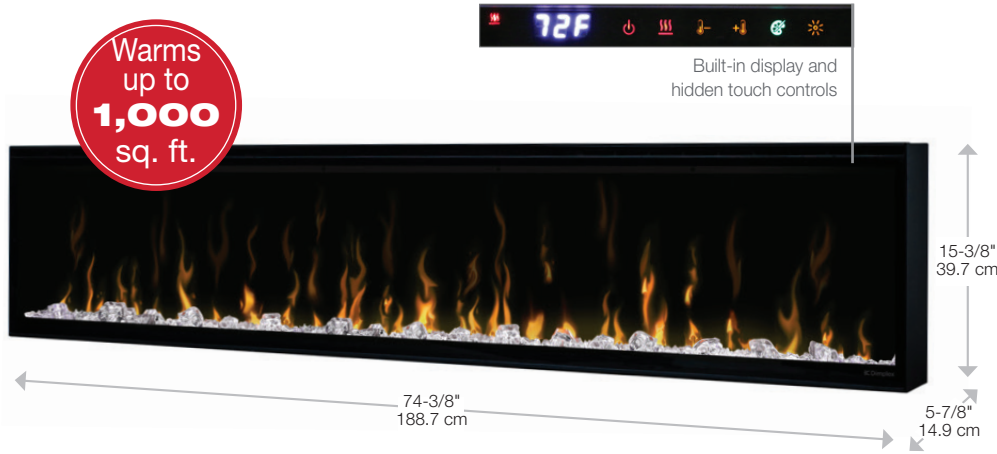

Dimplex

STORE.COM

561-412-2060 | www.dimplexstore.com | support@dimplexstore.com

IgniteXL[®] 74" Linear Electric Fireplace

XLF74

Designed to ignite
your passion.

IgniteXL[®] stands apart as more lifelike and visually stunning than anything that came before it. With new, patented flame and heat technology, IgniteXL transforms the look and feel of any room. Installation is simpler and more flexible than ever, making the possibilities almost endless. Enjoy flawless panoramic views that ignite the senses from any angle.

IGNITE XL[®]

IgniteXL® 74" Linear Electric Fireplace

XLF74

Mood Themes

Accessories

74" Driftwood and River Rock Accessory Package (LF74DWS-KIT)

74" IgniteXL Trim Kit (XLFTRIM74) Allows installation of IgniteXL in 2"x4" wall construction. 76-3/4" x 18-1/4" x 1-7/8" (195.0 cm x 46.2 cm x 4.5 cm)