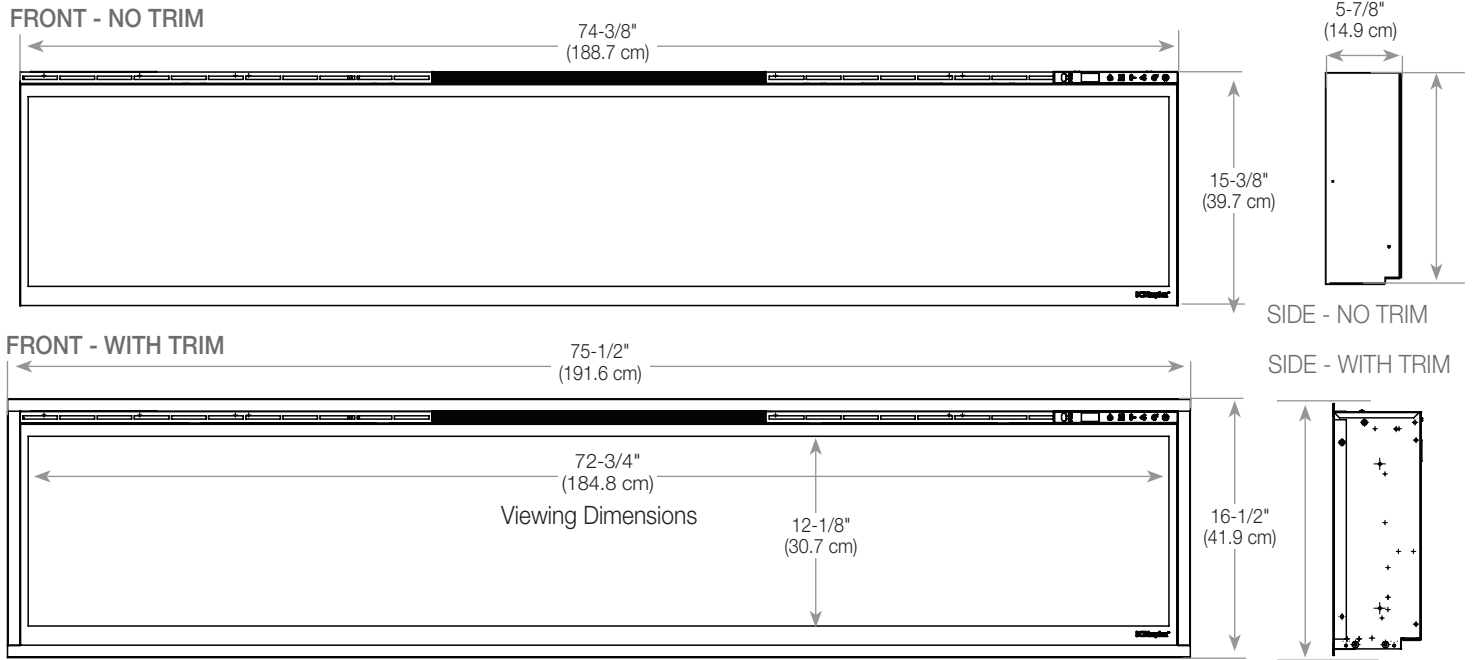

IGNITE XL[®]

IgniteXL® 74" Linear Electric Fireplace

XLF74

Mood Themes

Accessories

74" Driftwood and River Rock Accessory Package (LF74DWS-KIT)

74" IgniteXL Trim Kit (XLFTRIM74) Allows installation of IgniteXL in 2"x4" wall construction. 76-3/4" x 18-1/4" x 1-7/8" (195.0 cm x 46.2 cm x 4.5 cm)

SE-018-R10-122022

IgniteXL

74" Linear Electric Fireplace

XLF74

Product Dimensions:

Installs without trim to stone, brick and other solid finish materials; includes trim for drywall and tile surfaces.

Framing Dimensions

NOTE: The bottom sill needs to be a minimum of 3-1/2" (8.9 cm) deep. The sill can be constructed to support the front of the unit to allow the power supply wires to easily be run behind or flush with the back of the unit and a pass through hole drilled for electrical wire routing.

It is recommended that the bottom of the unit be mounted between 30" (76.2 cm) and 40" (102 cm) from the ground to maintain an optimized viewing angle of the flame.